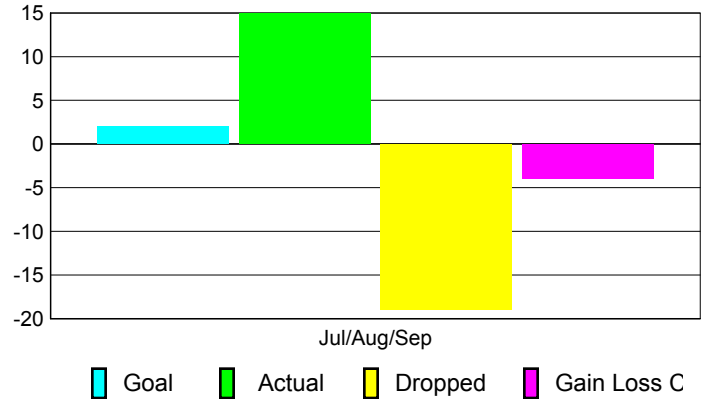

Membership Results 2010-2011

Goal, New, Dropped, Gain/Loss

Comparison of Membership Gain/Loss

Current Year Compared to the Previous Year